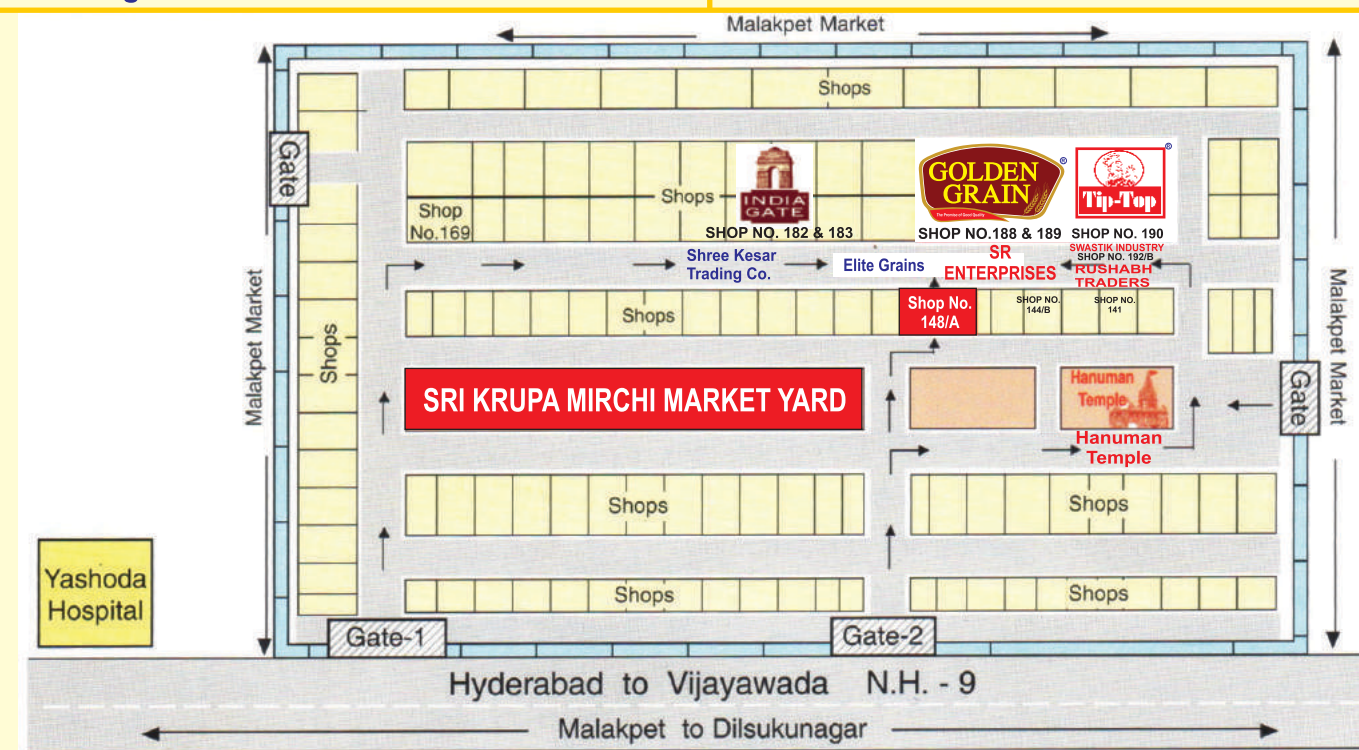

DISPOSABLE

SILVER FOIL
WATER GLASSES
JUICE GLASSES
WINE GLASS
ICE CREAM CUPS
GREEN BUFFET
SILVER BUFFET
THERMOCOL ITEMS
SPOON (B/S)
TOOTH PICK

DOOR MATS

JALEBI MAT
BLACK MAT
DOT MAT
OVAL ROPE (S/B)
WELCOME MAT (S/M/L)
HOLLOW RUBBER MAT
SPL COTTON MATS

SCRUBERS

STEEL SCRUBER (15 gms / 50 gms)
H.BRIGHT (GREEN PAD) (S/M/L)
H.BRIGHT (SPONGE)
SPONGE WIPERS

PANS

DUST PAN (REG/SPL)
VIP DUST PAN
DUST PAN (SS)
DUST PAN WITH BRUSH

SHREE GOYAM ENTERPRISES

Shop No. 188, 1st Floor, Srikrupa Market,
Malakpet, Hyderabad - 500036.
E-mail : shreegoyam@gmail.com

Pravin Karani : 9393 334949

1. Natural Edible Jelly Gum (SARYU BRAND)
2. Roasted Flax Seeds (Alsi) (TIP TOP BRAND)
3. Natural Rock Salt (Senda Salt) (SARYU BRAND)

S.R. ENTERPRISES

Shop No. 144/B, Srikrupa Market,
Malakpet, Hyderabad - 500036.

Ch. MALLESH
Cell : 9392334949

Ch. SATISH
Cell : 9032334949

1. Onions
2. Potato
3. Ginger
4. Coconut
5. Ginger Garlic Paste

Shop No. 188, 1st Floor, Srikrupa Market, Malakpet, Hyd-36.
E-mail: jai@indianpopcorn.in

Jai Nagada : 7675 900 900 Phone : 040 - 24556911

FLAVOURED POPCORN :

1. Cheese
2. Tomato
3. Piri Piri
4. Cracked Pepper
5. Magic Masala
6. Tangy Mint
7. Caramel
8. Flavoured N Roasted MAKHANA
9. Popcorn Seeds (Vacuum Pack)

Swastik Industry

Shop No. 192/B, Srikrupa Market,
Malakpet, Hyderabad - 500036.

KISHORE TARANG
Cell : 9246342789 Cell : 9885664096
Phone : 040 - 24552211

1. Peanuts / Falli
2. Garlic
3. Aashirwad Salt

Quality Service since 1991

BASMATI RICE

Shree Kesar Trading Co.

A.P. / T.S. Distributor for K.R.B.L. Ltd.

GOLDEN ENTERPRISES

ELITE GRAINS

PULSES GRAINS / CEREALS

We believe in - HONESTY, QUALITY & SERVICE.

Shree Chandan Corporation

Dealers in: SPICES, DRY FRUIT & KIRANA ETC.

Tip-Top
Brooms . Mops . Wipers